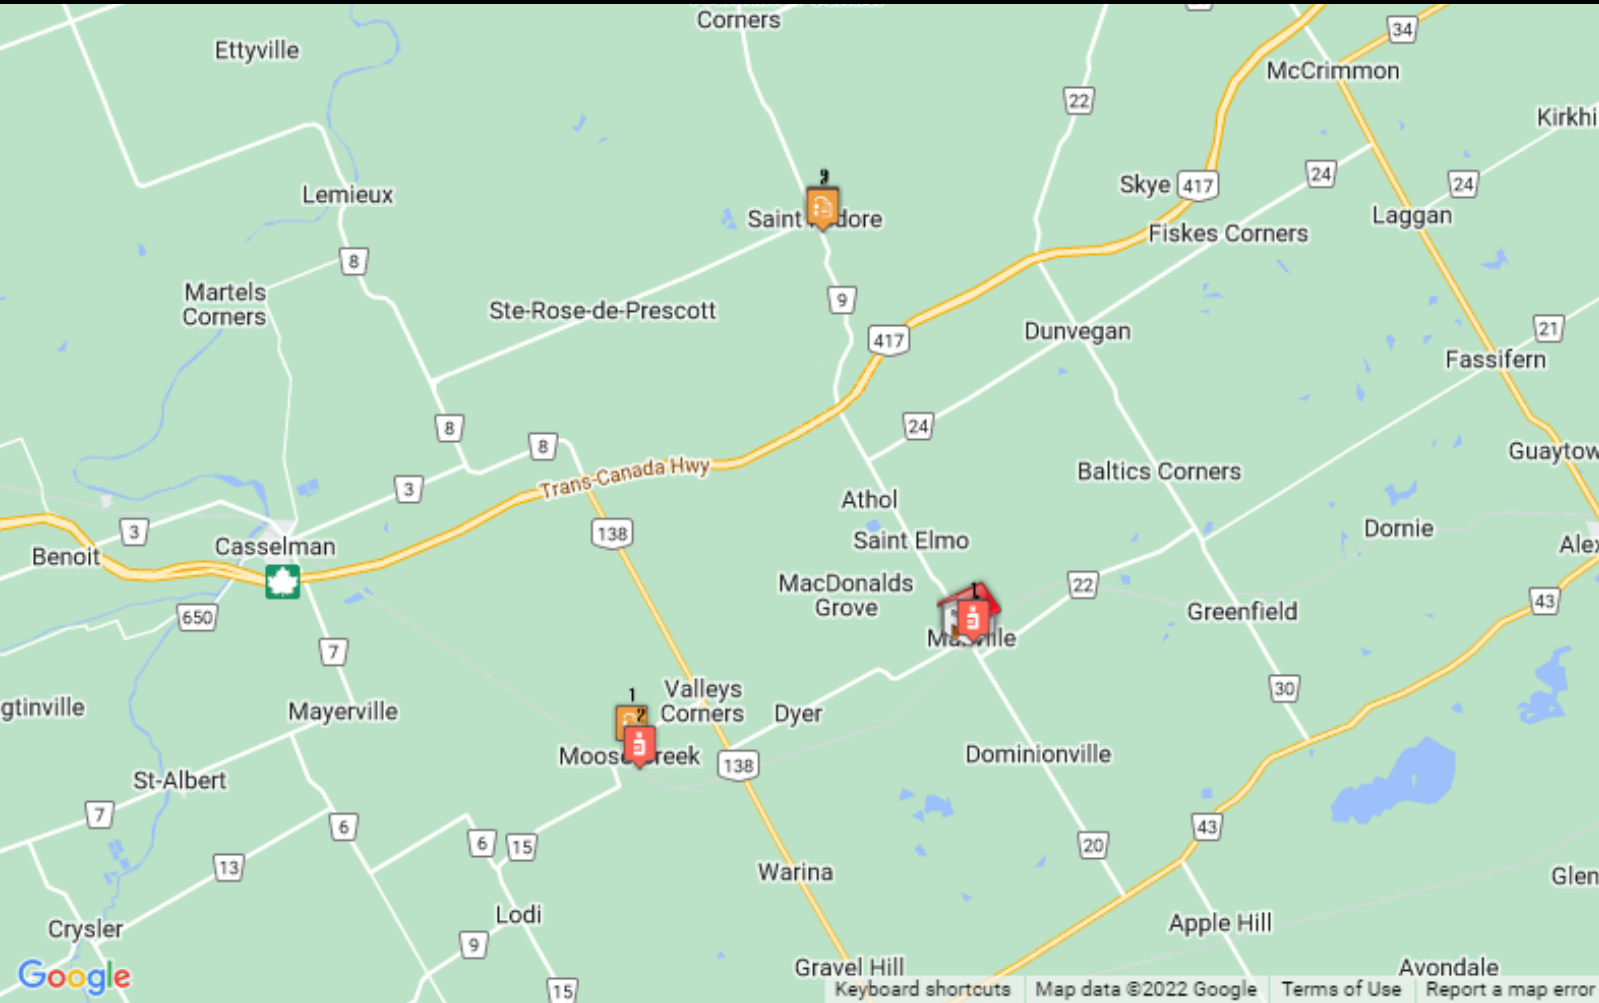

Medical Clinics

1. Moose Creek Medical Centre
  Moose Creek
  Dist.: 9.34 km
2. Centre Medical St-isidore Medical Centre
  4553 Ste-catherine, St Isidore
  Dist.: 11.60 km

Pharmacies

1. Pharma Choice Maxville Pharmacy
  15 Main Street South, Maxville
  Dist.: 0.14 km
2. Moose Creek Pharmacy
  66 Sabourin Street, Moose Creek
  Dist.: 9.28 km
3. Pharmasave St. Isidore Pharmacy
  4553 Ste-Catherine Street, Saint Isidore
  Dist.: 11.66 km

What is in your neighbourhood?

Schools	Medical
Groceries	Banks
Shopping	Tennis
Dry Cleaners	Child Care
Veterinarians	Ice Rinks

And more.....